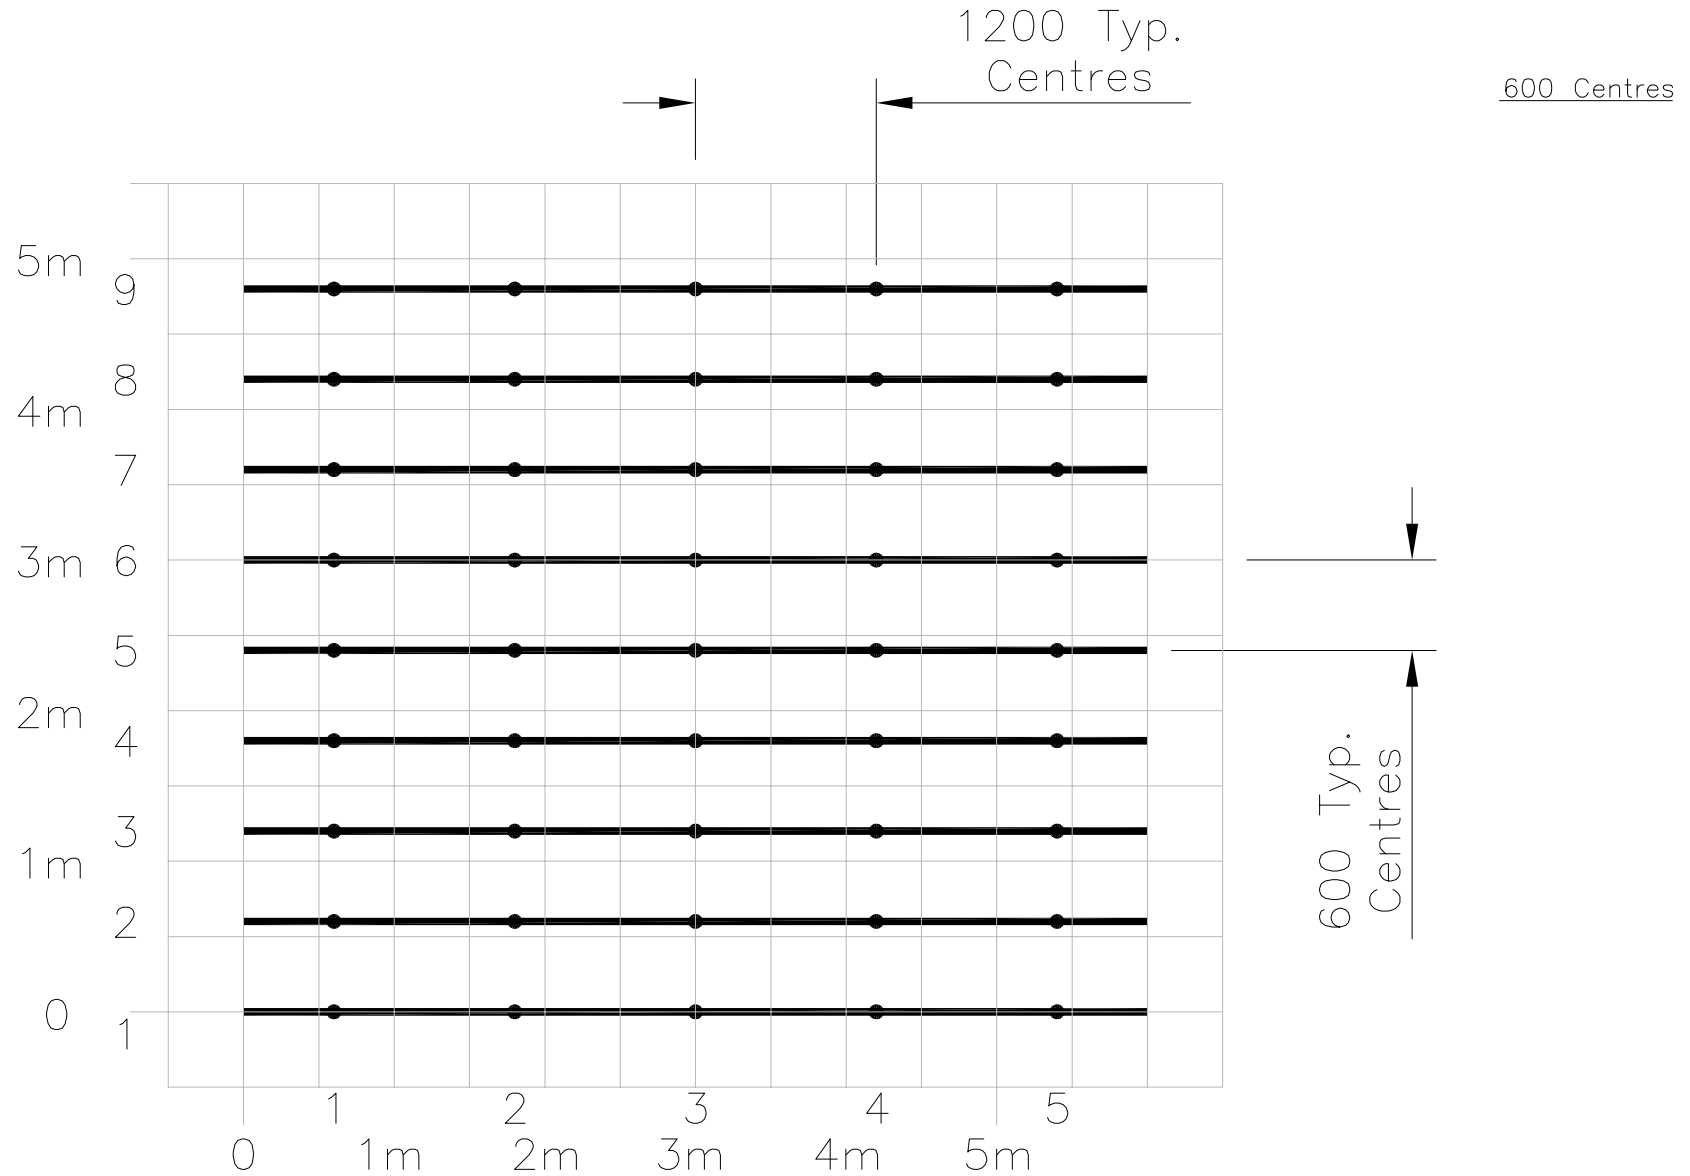

DO NOT SCALE – IF IN DOUBT ASK

Jacksons
FINE FENCING

Stowting Common
Near Ashford,
KENT. TN25 6BN
Telephone : 01233 750393
Fax: 01233 750403
Int. Tel : +44 (0)1233 750393

This Drawing Is The Property Of H.S. Jackson & Son (Fencing) Ltd.
And May Not Be Copied Or Reproduced In Any Way Without Prior Written Permission.

02/02/05 ORIGINAL ISSUE

Drawn Chris J
Date 03/02/05
Checked
Size A4 Scale 1:50 U.O.S

TITLE
Materials Calculation
Template.

CUSTOMER
ACK No.

Drawing No.
99 J7/04104
Sheet 5 of 5