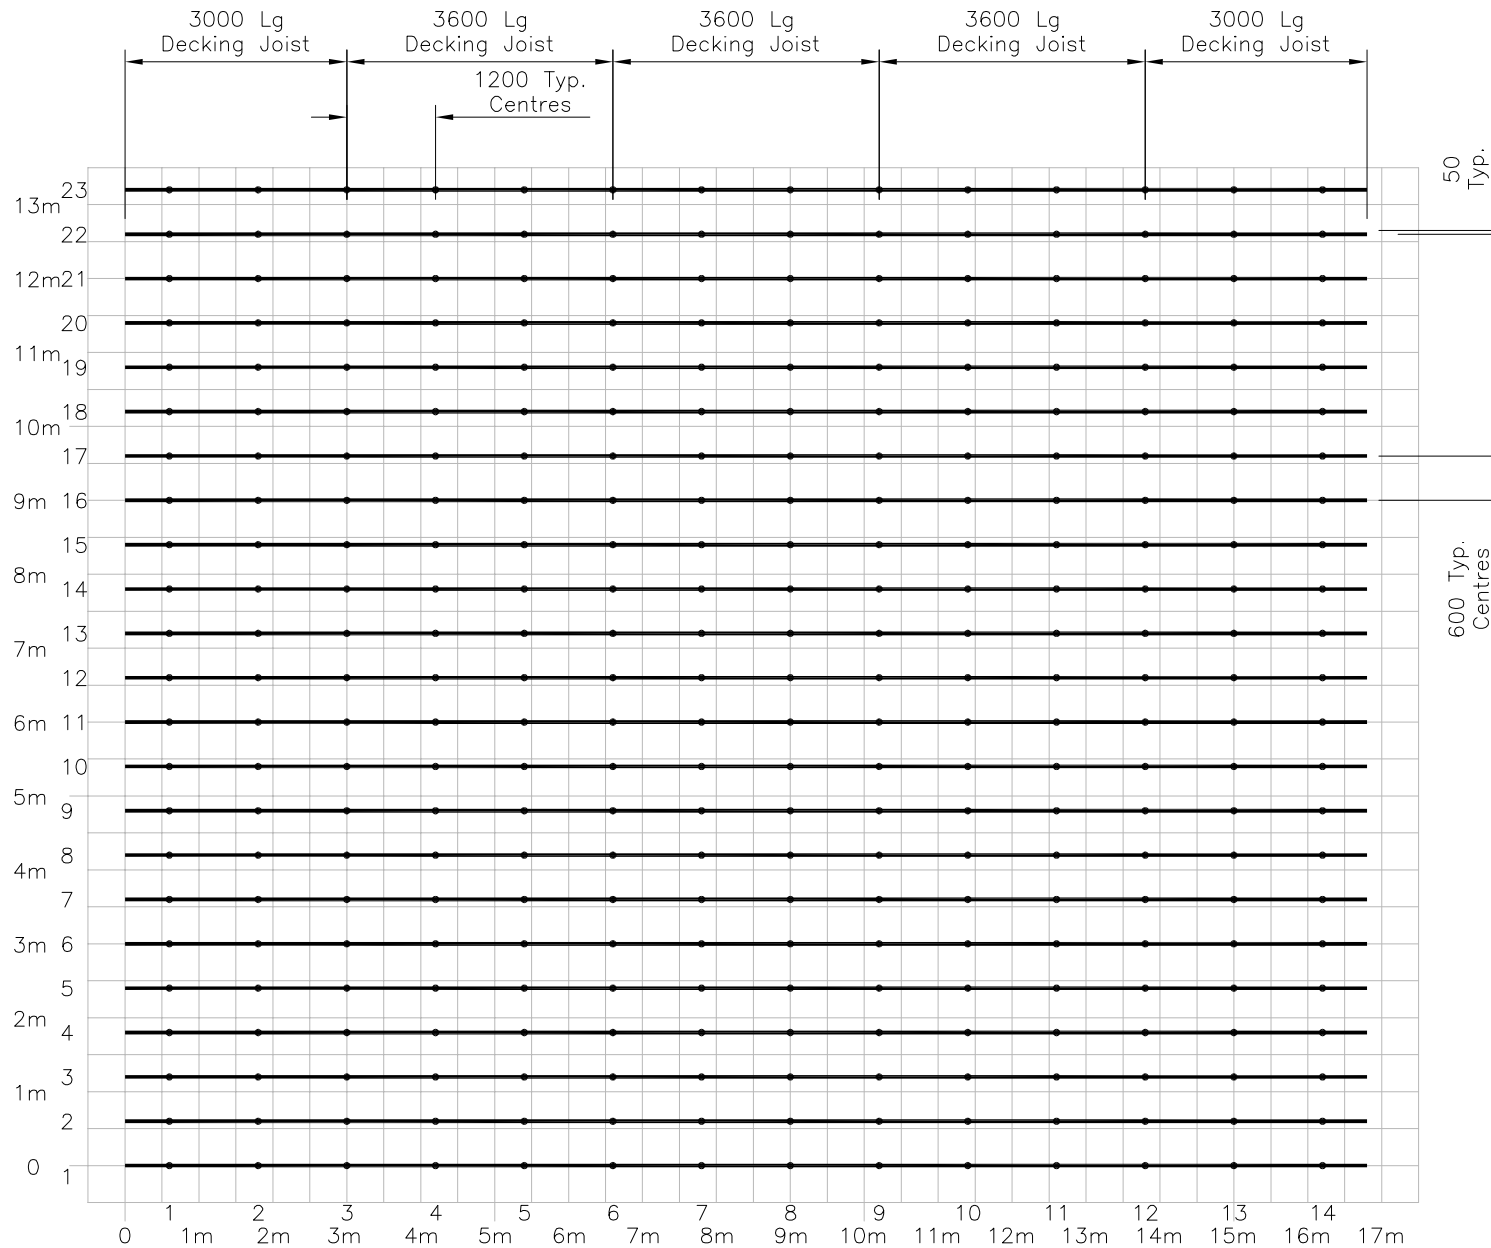

DO NOT SCALE – IF IN DOUBT ASK

600 Centres

Jacksons
FINE FENCING

Stowting Common
Near Ashford,
KENT. TN25 6BN
Telephone : 01233 750393
Fax: 01233 750403
Int. Tel : +44 (0)1233 750393

This Drawing Is The Property Of H.S. Jackson & Son (Fencing) Ltd.
And May Not Be Copied Or Reproduced In Any Way Without Prior Written Permission.

02/02/05 ORIGINAL ISSUE

Drawn	Chris J
Date	03/02/05
Checked	
Size	A4
Scale	1:100 U.O.S

TITLE
Materials Calculation
Template.

CUSTOMER

ACK No.

Drawing No.
99 J7/04104
Sheet 4 of 5