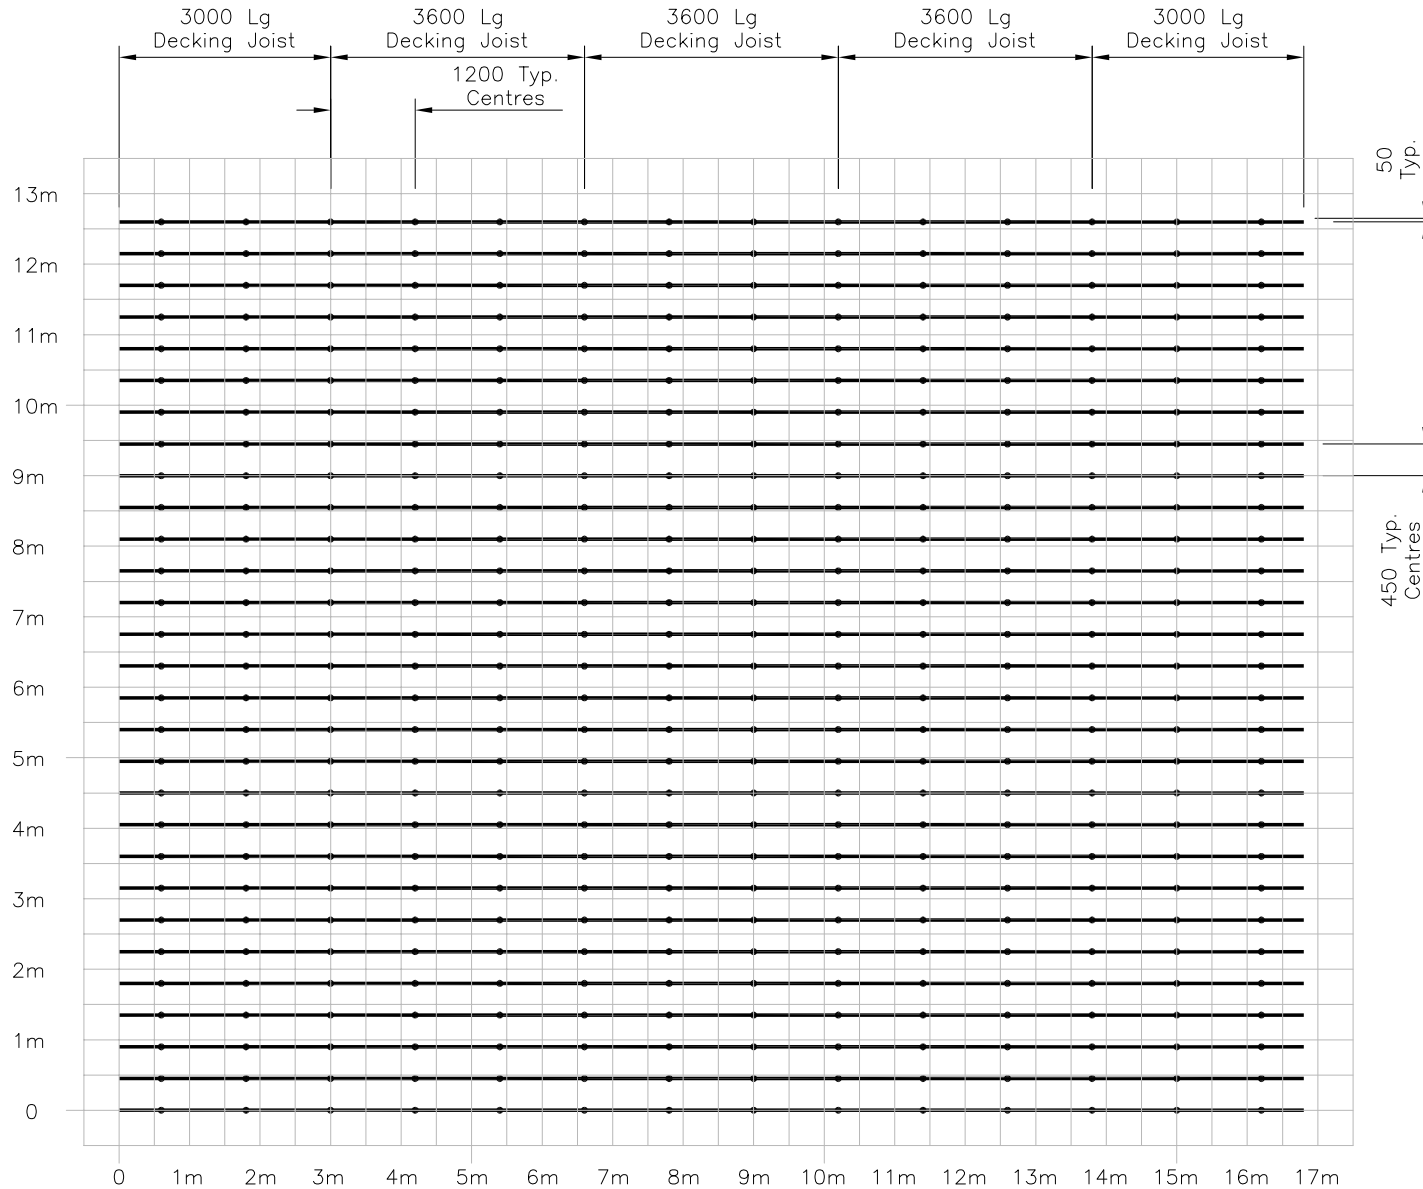

DO NOT SCALE – IF IN DOUBT ASK

450 Centres

Jacksons
FINE FENCING

Stowting Common
Near Ashford,
KENT. TN25 6BN
Telephone : 01233 750393
Fax: 01233 750403
Int. Tel : +44 (0)1233 750393

This Drawing Is The Property Of H.S. Jackson & Son (Fencing) Ltd.
And May Not Be Copied Or Reproduced In Any Way Without Prior Written Permission.

02/02/05 ORIGINAL ISSUE

Drawn Chris J

Date 03/02/05

Checked

Size
A4

Scale 1:100
U.O.S

TITLE

Materials Calculation
Template.

CUSTOMER

ACK No.

Drawing No.

99 J7/04104

Sheet 3 of 5