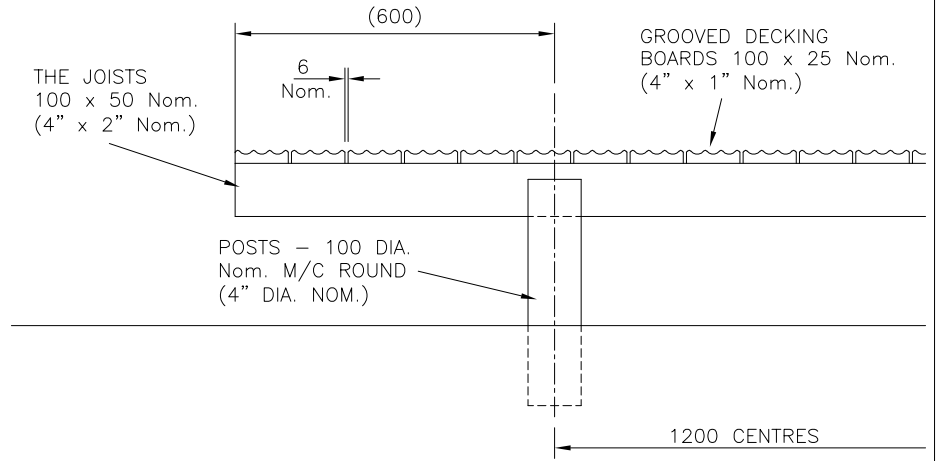

DO NOT SCALE – IF IN DOUBT ASK

View on 'A'
SCALE 1:10

View on 'B'
SCALE 1:10

Jacksons
FINE FENCING

Stowing Common
Near Ashford,
KENT. TN25 6BN
Telephone : 01233 750393
Fax: 01233 750403
Int. Tel : +44 (0)1233 750393

Size A3

Scale 1:20
U.O.S

TITLE JACKSONS DECKING SYSTEM

CUSTOMER

ACK No.

Drawing No.

99 J7/04104

Sheet 2 of 5