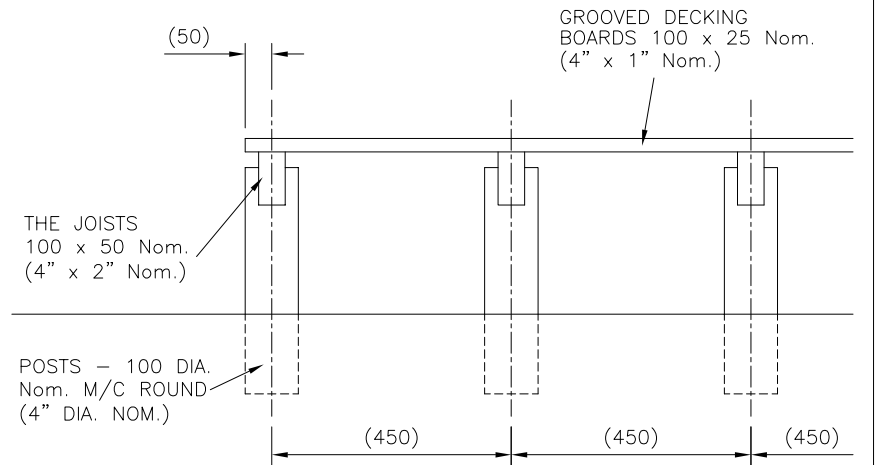

DO NOT SCALE – IF IN DOUBT ASK

View on 'A'
SCALE 1:10

View on 'B'
SCALE 1:10

Jacksons
FINE FENCING

Stowing Common
Near Ashford,
KENT. TN25 6BN
Telephone : 01233 750393
Fax: 01233 750403
Int. Tel : +44 (0)1233 750393

Size A3

Scale 1:20
U.O.S

TITLE JACKSONS DECKING SYSTEM

CUSTOMER

ACK No.

Drawing No.

99 J7/04104

Sheet 2 of 5