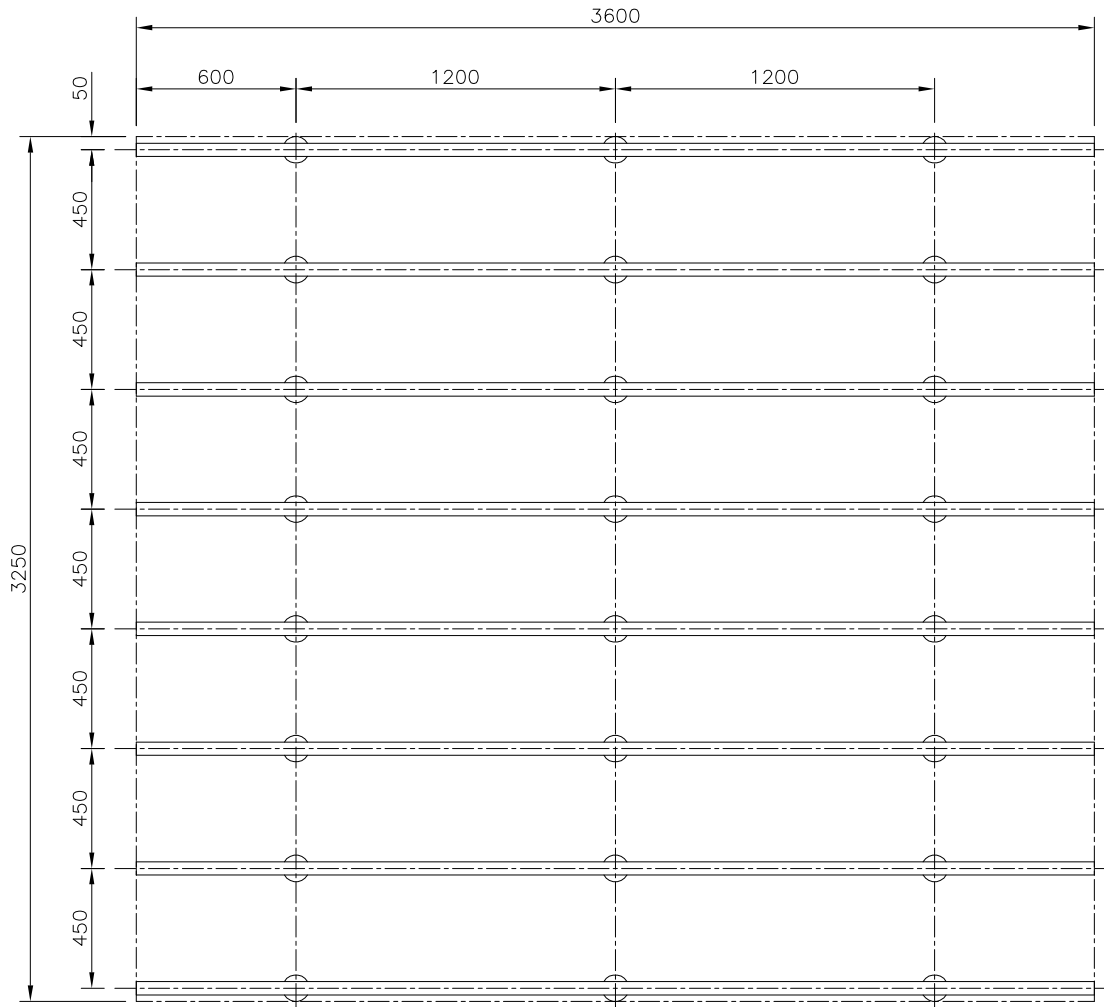

DO NOT SCALE – IF IN DOUBT ASK

View on 'A'
SCALE 1:10

View on 'B'
SCALE 1:10

Jacksons
FINE FENCING

Stowing Common
Near Ashford,
KENT. TN25 6BN
Telephone : 01233 750393
Fax: 01233 750403
Int. Tel : +44 (0)1233 750393

Size A3

Scale 1:20
U.O.S

TITLE JACKSONS DECKING SYSTEM

CUSTOMER

ACK No.

Drawing No.

99 J7/04104

Sheet 2 of 5