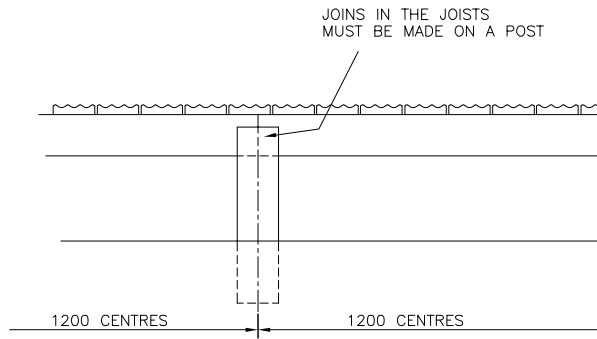

DO NOT SCALE – IF IN DOUBT ASK

Jacksons
FINE FENCING

Stowting Common
Near Ashford,
KENT. TN25 6BN
Telephone : 01233 750393
Fax: 01233 750403
Int. Tel : +44 (0)1233 750393

This Drawing Is The Property Of H.S. Jackson & Son (Fencing) Ltd.
And May Not Be Copied Or Reproduced In Any Way Without Prior Written Permission.

30/03/99 ORIGINAL ISSUE

Drawn Y HALL

Date 30/03/99

Checked

Size
A3

Scale N.T.S
U.O.S

TITLE

ISOMETRIC VIEW OF
DECKING

CUSTOMER

ACK No.

Drawing No.

99 J7/04104

Sheet 1 of 5