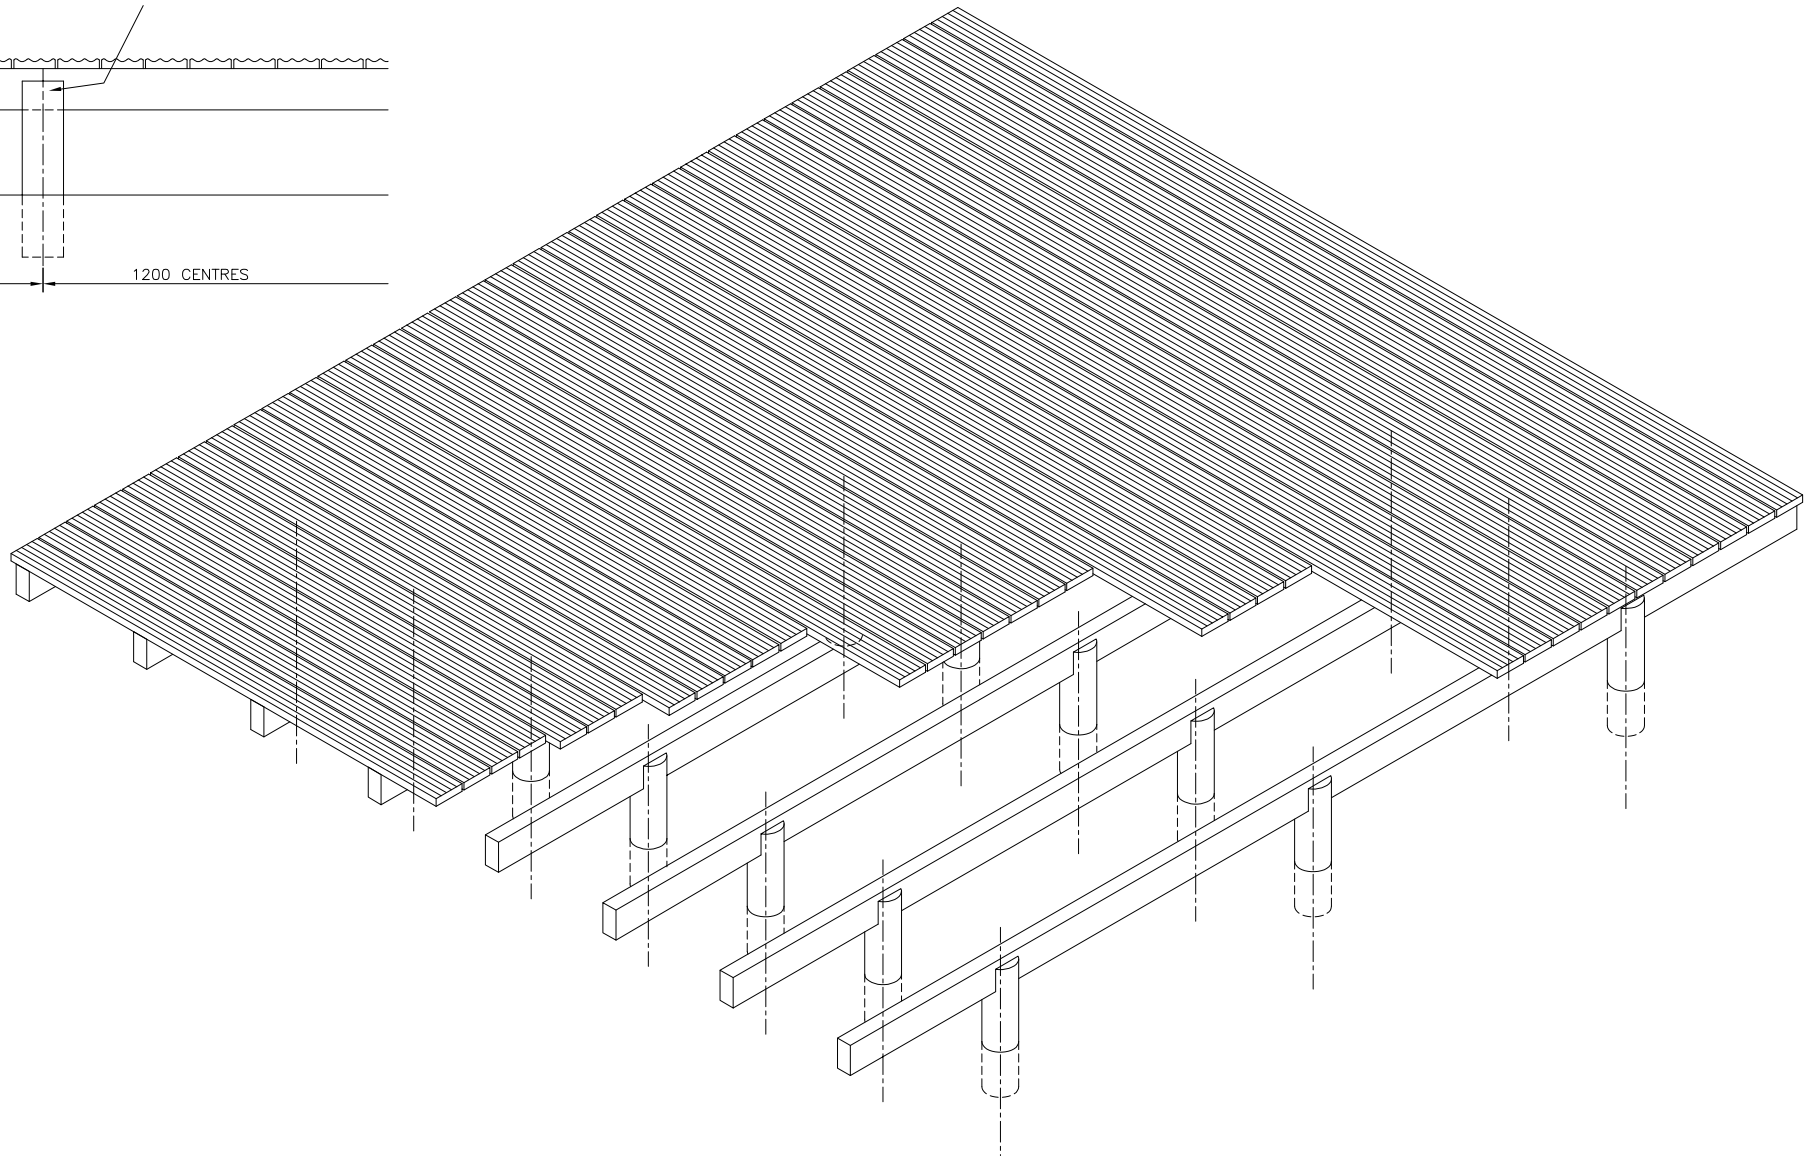

DO NOT SCALE – IF IN DOUBT ASK

Jacksons
FINE FENCING

Stowting Common
Near Ashford,
KENT. TN25 6BN
Telephone : 01233 750393
Fax: 01233 750403
Int. Tel : +44 (0)1233 750393

This Drawing Is The Property Of H.S. Jackson & Son (Fencing) Ltd.
And May Not Be Copied Or Reproduced In Any Way Without Prior Written Permission.

30/03/99 ORIGINAL ISSUE

Drawn Y HALL

Date 30/03/99

Checked

Size
A3

Scale N.T.S
U.O.S

TITLE

ISOMETRIC VIEW OF
DECKING

CUSTOMER

ACK No.

Drawing No.

99 J7/04104

Sheet 1 of 5