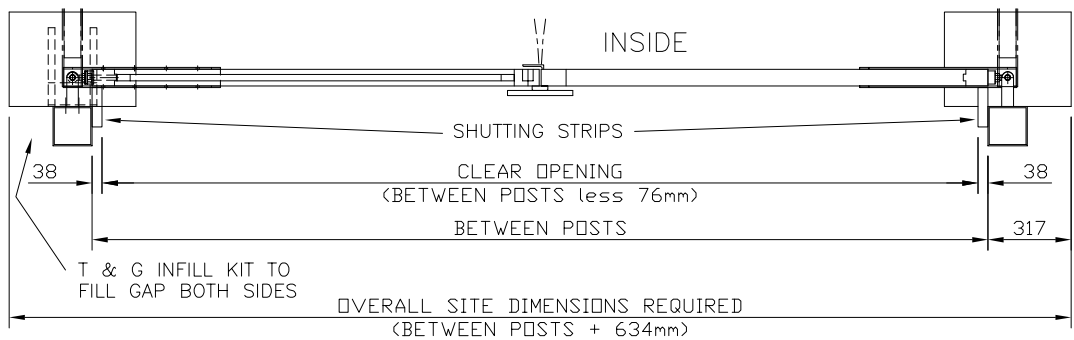

## LARGE UNDERGROUND OPERATOR

Drawn WB	Checked	13/06/06 HINGE WASHER 09/02/06 ORIGINAL ISSUE
Date 09/02/06	Size A3	

DO NOT SCALE – IF IN DOUBT ASK

**Jacksons**  
**FINE FENCING**

Stowting Common, Near Ashford,  
KENT. TN25 6BN  
Telephone : 01233 750393  
Fax: 01233 750403  
Int. Tel : +44 (0)1233 750393