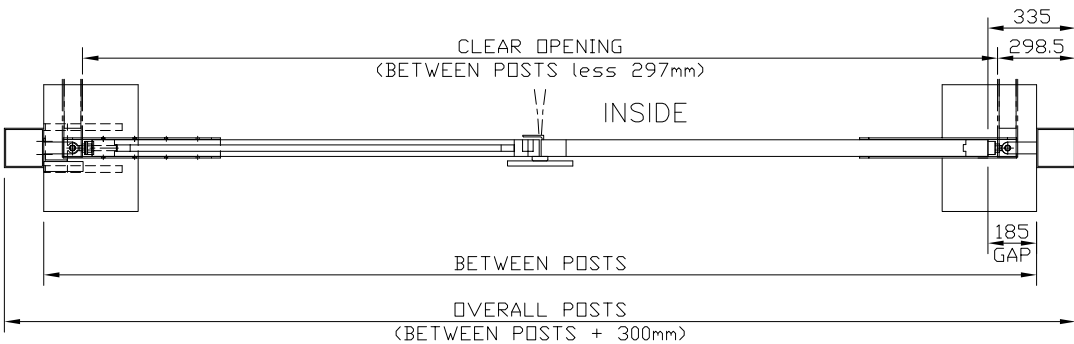

## LARGE UNDERGROUND OPERATOR

Drawn WB	Checked	13/06/06 HINGE WASHER 09/02/06 ORIGINAL ISSUE
Date 09/02/06	Size A3	

DO NOT SCALE – IF IN DOUBT ASK

**Jacksons**  
**FINE FENCING**

Stowting Common, Near Ashford,  
KENT. TN25 6BN  
Telephone : 01233 750393  
Fax: 01233 750403  
Int. Tel : +44 (0)1233 750393