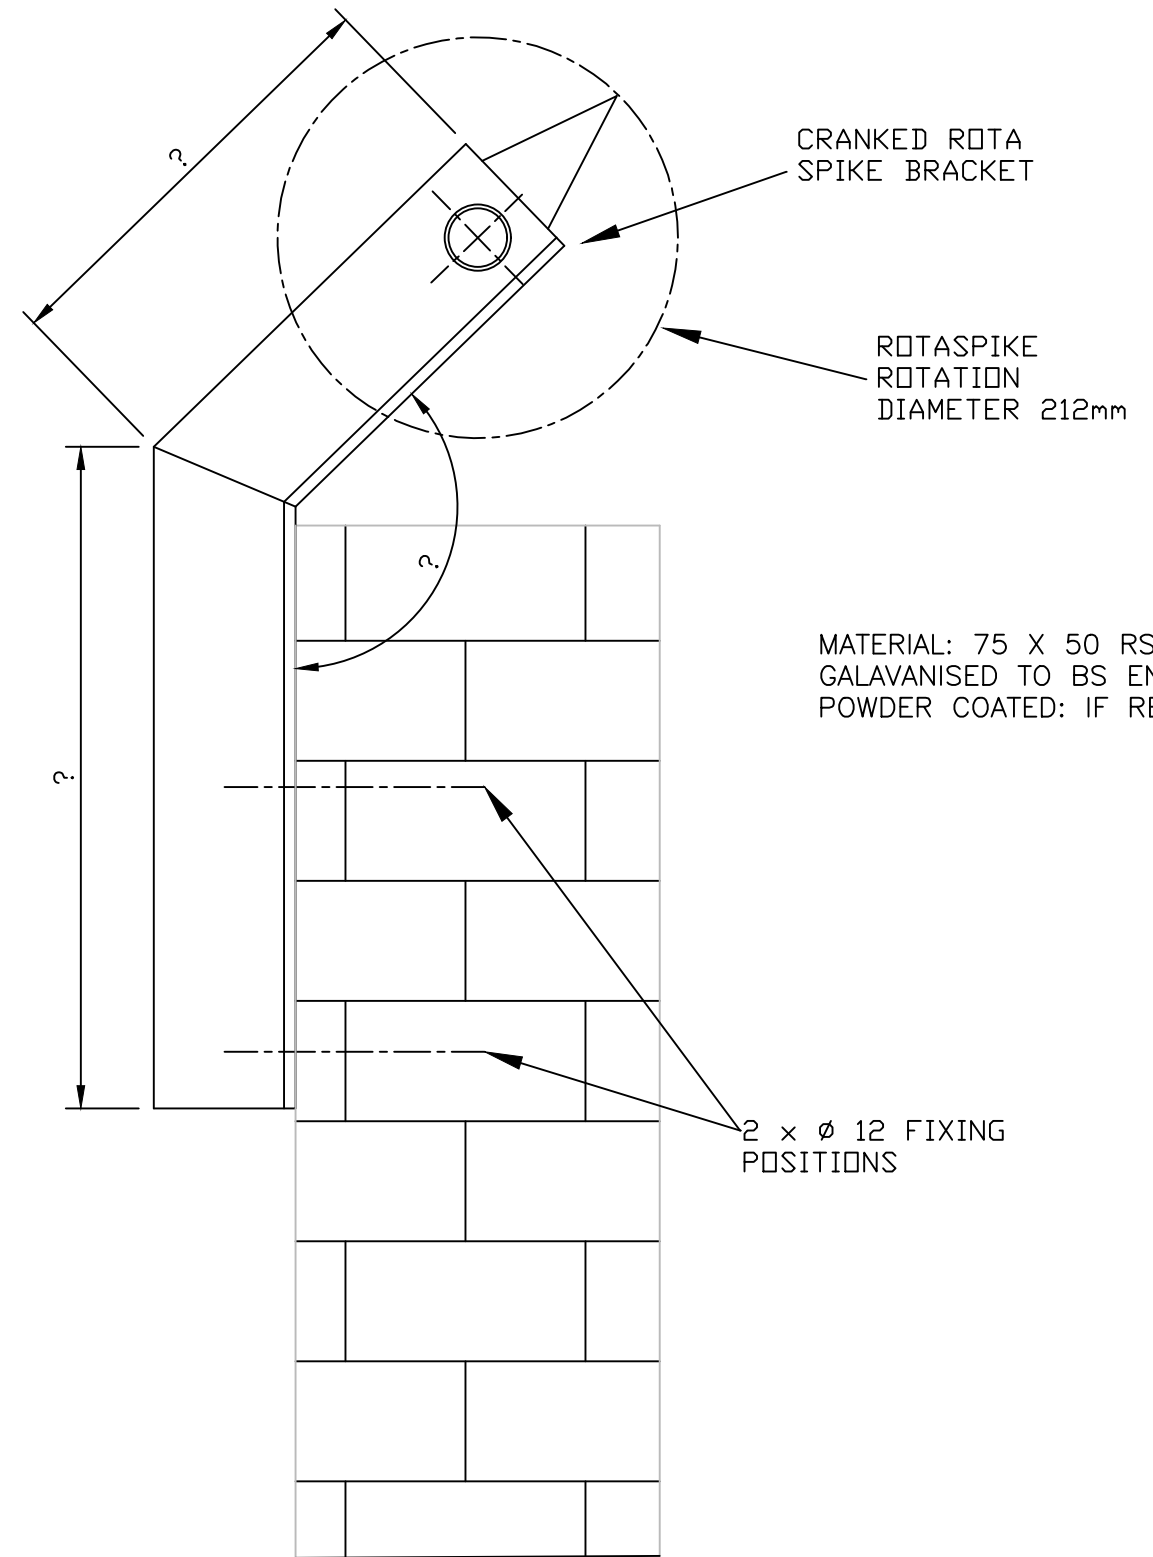

OPTION 2

Jacksons Fencing

Stowting Common, Near Ashford,
Kent. TN25 6BN
Telephone: 01233 750393
Fax: 01233 750403
www.jacksons-fencing.co.uk
www.jacksons-security.co.uk

DO NOT SCALE – IF IN DOUBT ASK

Drawn	HB
Date	29/08/17
Checked	CJ
Size	Scale
A3	N.T.S U.O.S

TITLE SALES DRAWING FOR WALL FACE
FIXED CRANKED ROTA-SPIKE

CUSTOMER
ACK No.

Drawing No.
J4/04165

This Drawing Is The Property Of H.S. Jackson & Son (Fencing) Ltd, And May Not Be Copied Or Reproduced In Any Way Without Prior Written Permission.

30/08/17 Original Issue