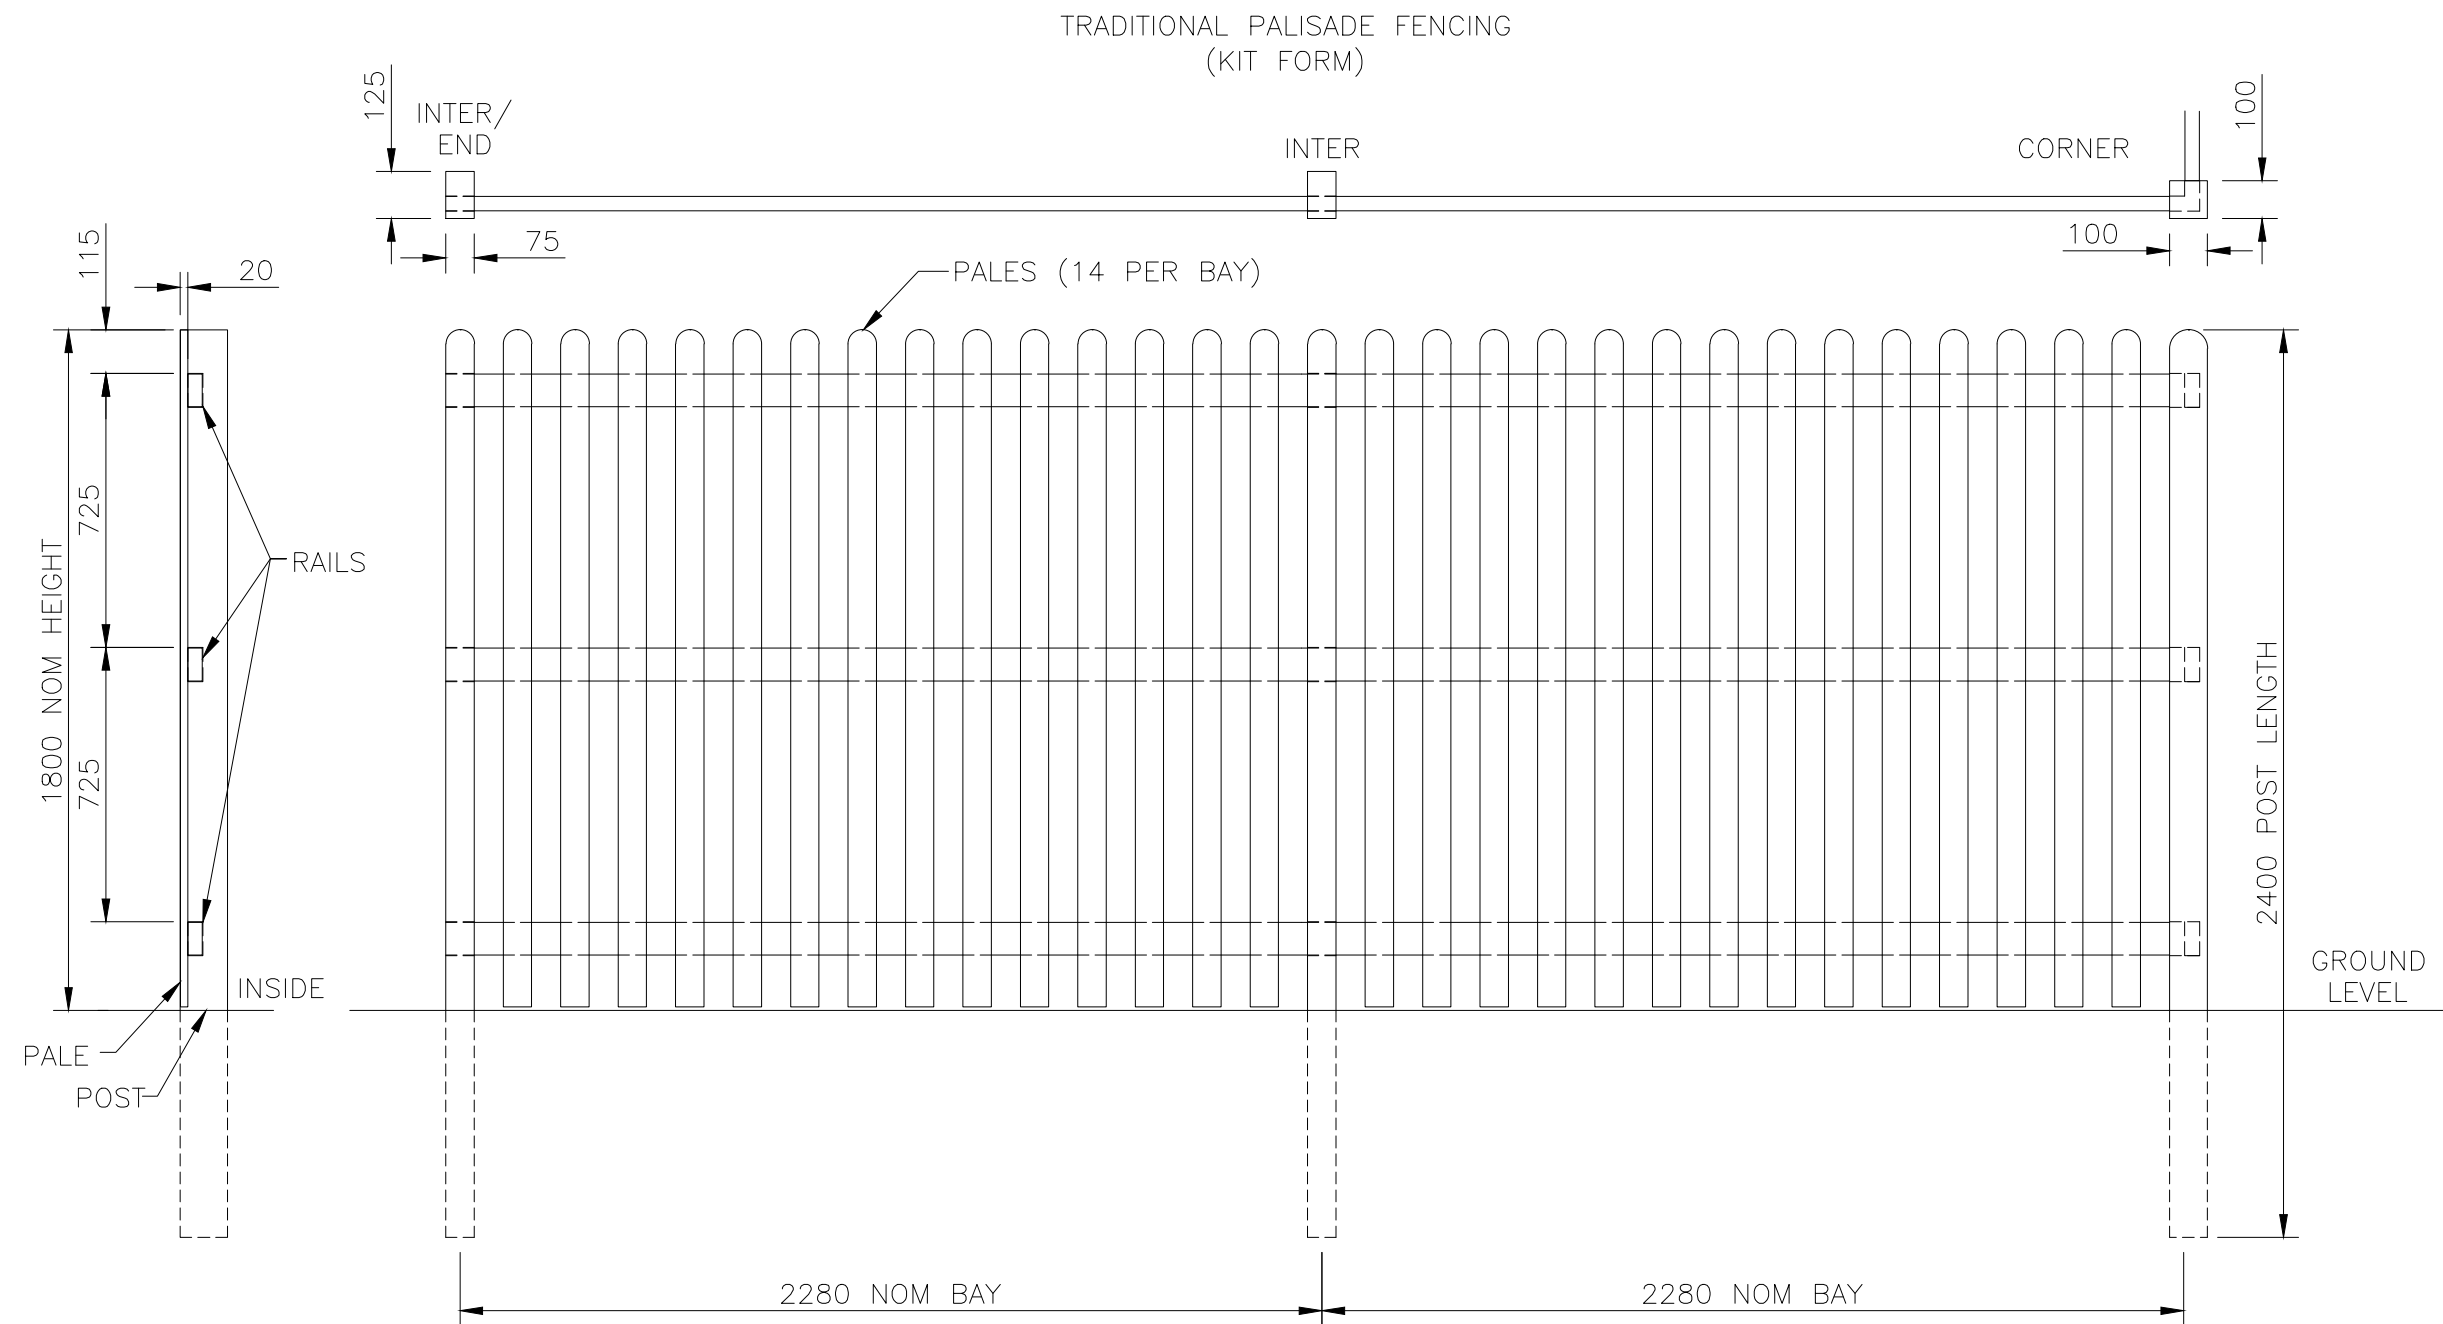

DO NOT SCALE – IF IN DOUBT ASK

**Jacksons
Fencing**

Stowting Common, Near Ashford,
Kent. TN25 6BN
Telephone: 01233 750393
Fax: 01233 750403
www.jacksons-fencing.co.uk
www.jacksons-security.co.uk

This Drawing Is The Property Of H.S. Jackson & Son (Fencing) Ltd, And May Not Be Copied Or Reproduced In Any Way Without Prior Written Permission.

29/03/16 Original Issue

Drawn	LA
Date	23/03/16
Checked	
Size	Scale 1:20 A3 U.O.S

TITLE	TRADITIONAL PALISADE FENCING NOM 1.8mH ROUND TOP—SALES DRAWING
CUSTOMER	
ACK No.	
Drawing No.	J7/01280 Sheet 3