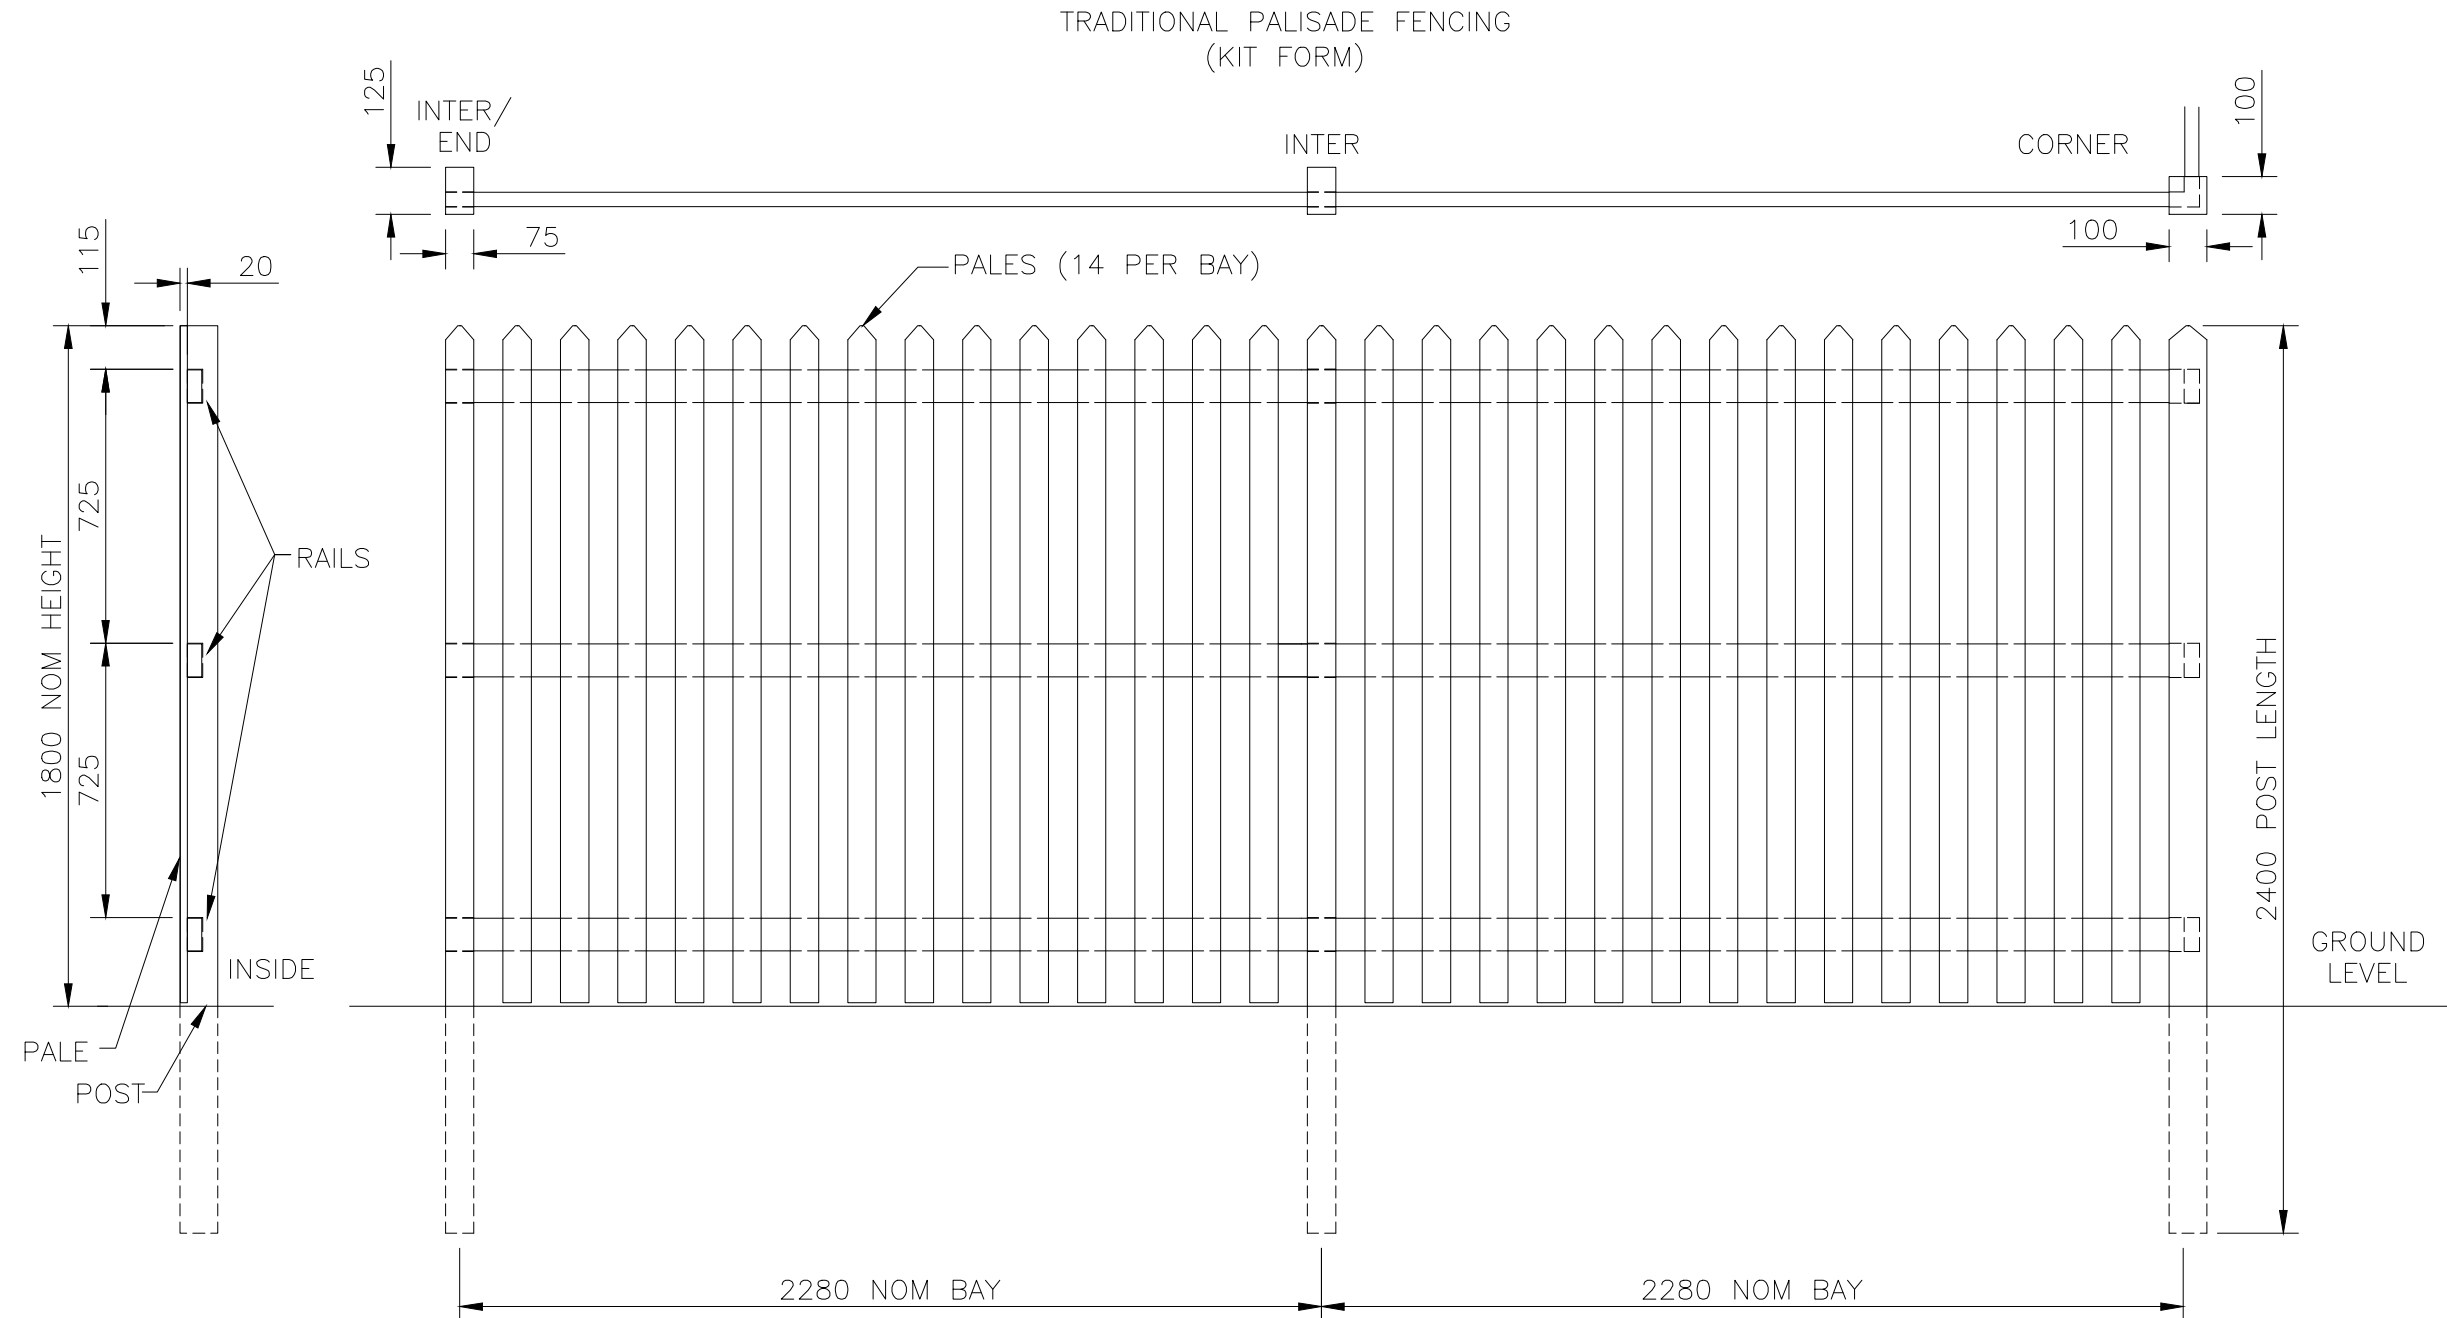

DO NOT SCALE – IF IN DOUBT ASK

**Jacksons
Fencing**

Stowting Common, Near Ashford,
Kent. TN25 6BN
Telephone: 01233 750393
Fax: 01233 750403
www.jacksons-fencing.co.uk
www.jacksons-security.co.uk

This Drawing Is The Property Of H.S. Jackson & Son (Fencing) Ltd, And May Not Be Copied Or Reproduced In Any Way Without Prior Written Permission.

29/03/16 Original Issue

Drawn	LA
Date	23/03/16
Checked	
Size	Scale 1:20 A3 U.O.S

TITLE	TRADITIONAL PALISADE FENCING NOM 1.8mH POINTED TOP—SALES DRAWING
CUSTOMER	
ACK No.	
Drawing No.	J7/01280 Sheet 6