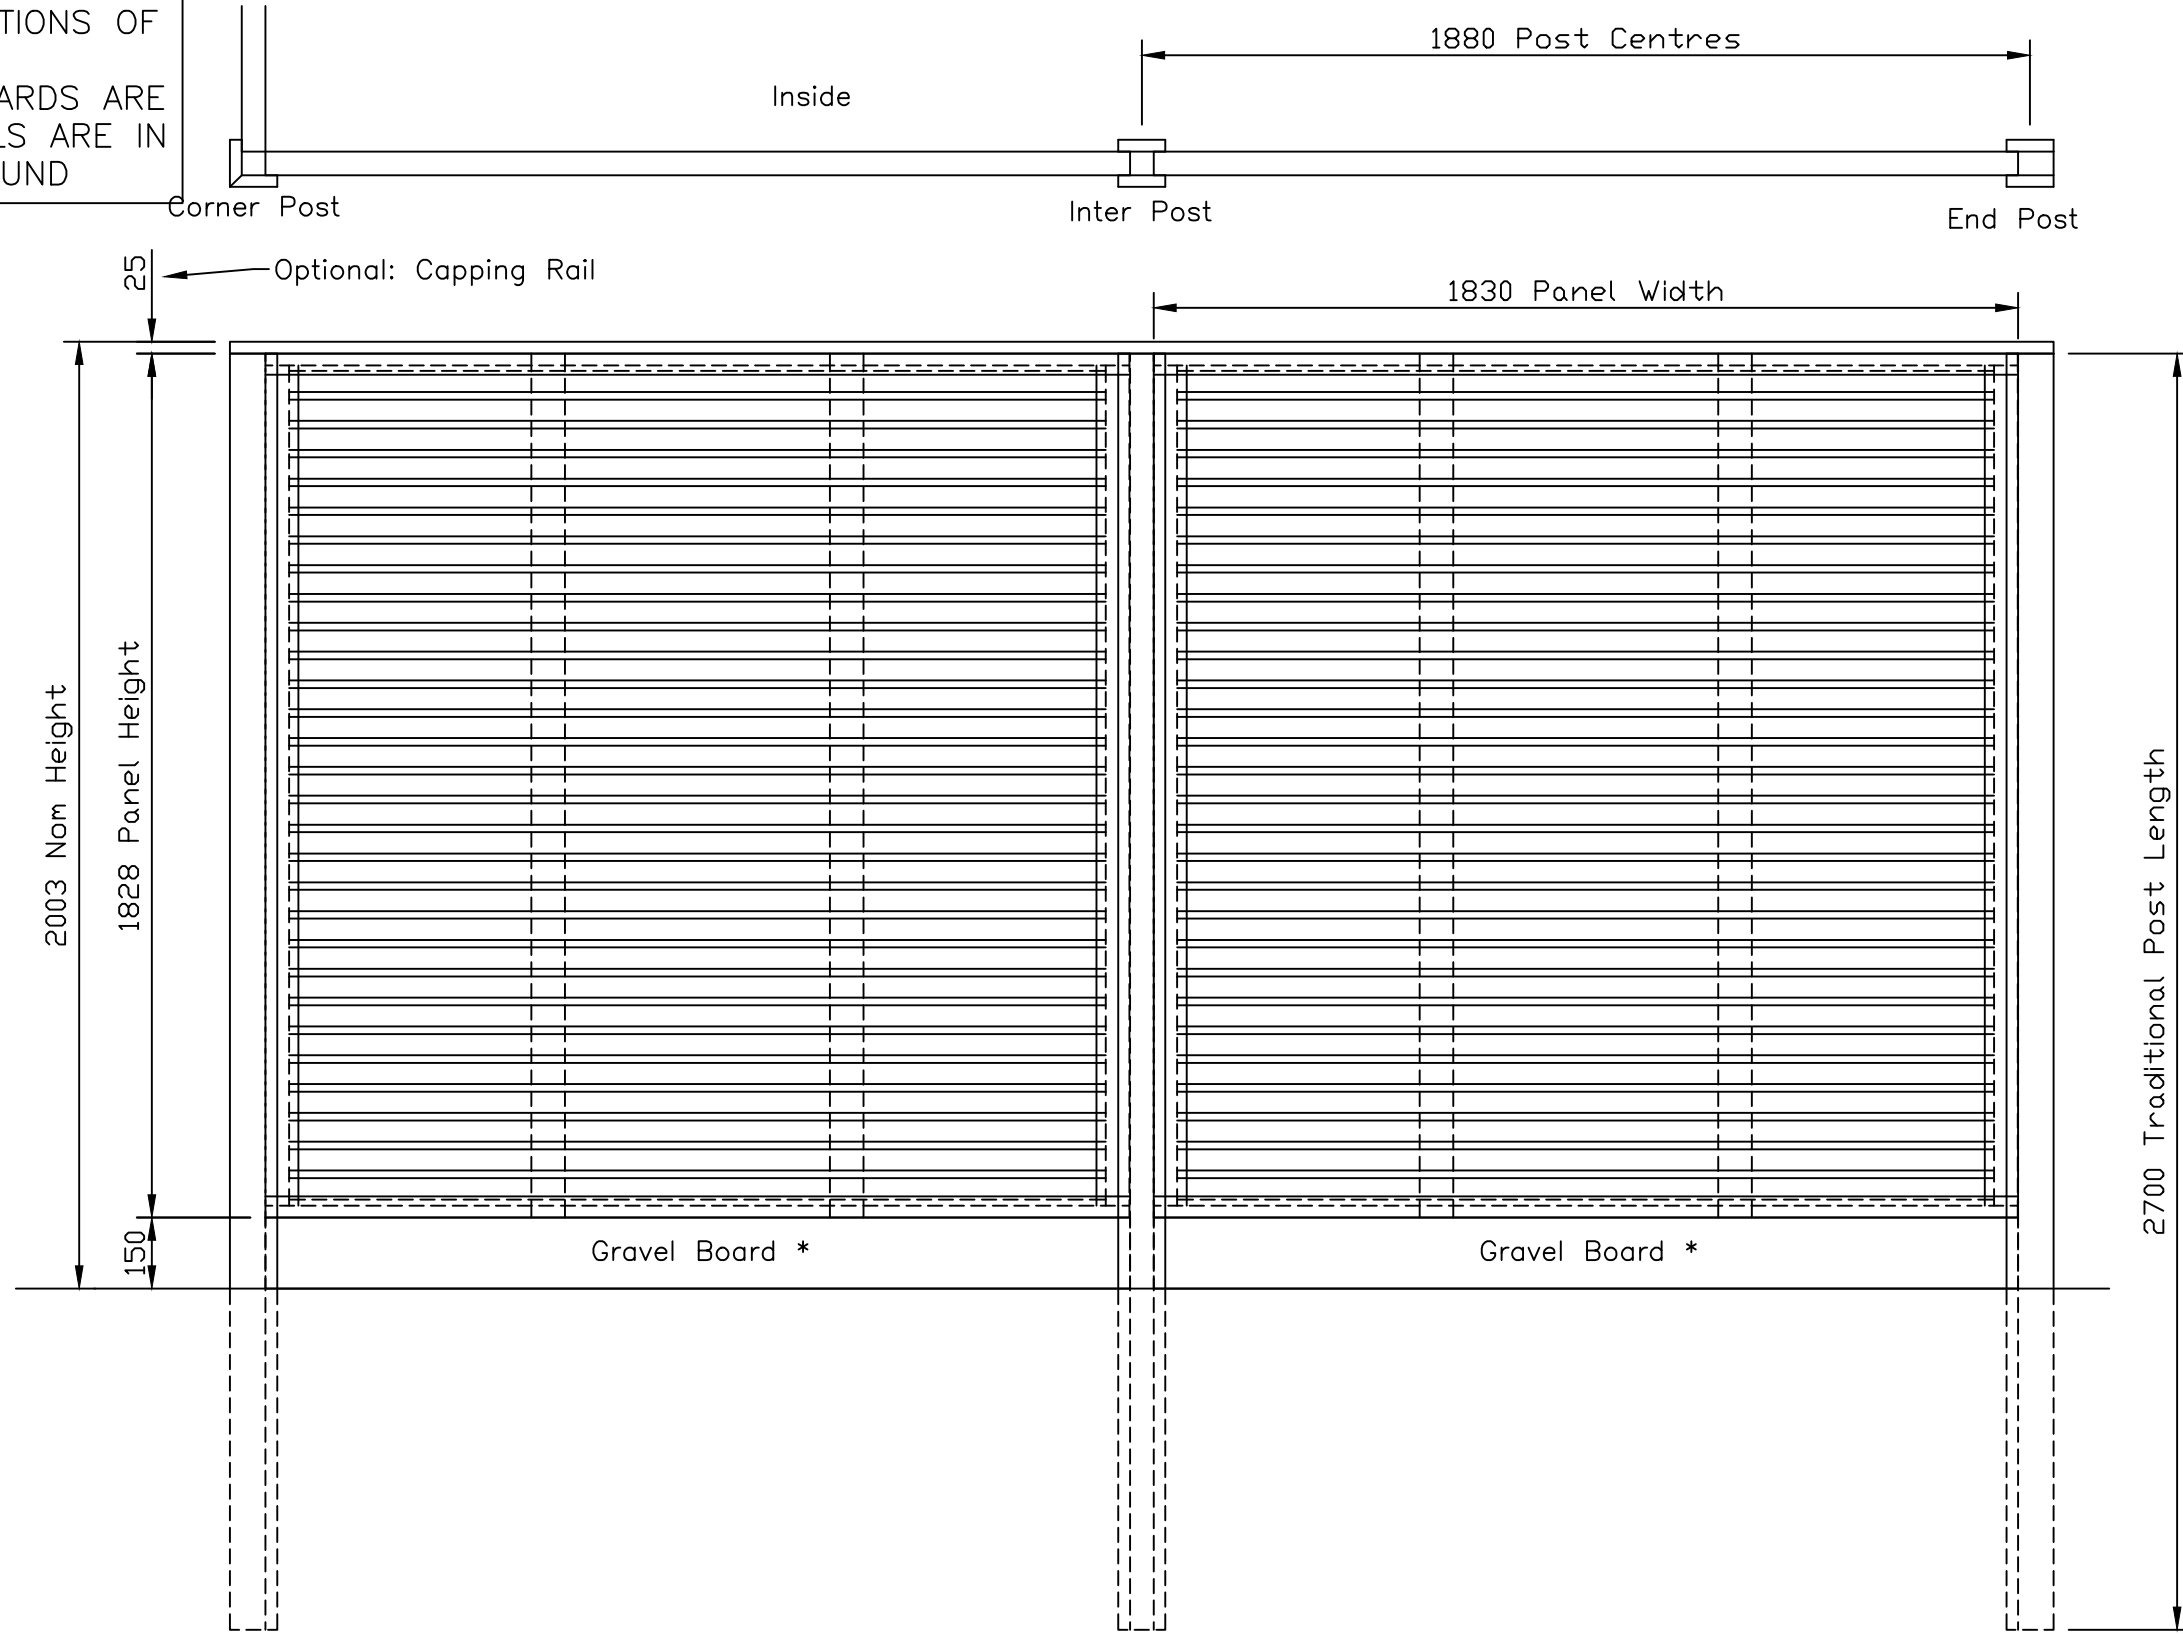

\* TO MEET THE CONDITIONS OF THE 25-YEAR JAKCURE GUARANTEE, GRAVEL BOARDS ARE REQUIRED WHERE PANELS ARE IN CONTACT WITH THE GROUND

Venetian Fencing with Slotted Posts  
Viewed from Outside

NOTES.  
ALL DIMENSIONS ARE IN mm (UNO)  
FINISH.  
TIMBER: JAKCURED

DO NOT SCALE – IF IN DOUBT ASK

1 12/03/18 Guarantee note added  
0 31/08/2016 ORIGINAL ISSUE

Drawn	WB
Date	31/08/2016
Checked	
Size	Scale 1:16 U.O.S
A3	

TITLE Venetian Panels 1.83m High  
Sales Drawing

CUSTOMER  
ACK No.

Drawing No.  
J7/01298  
Sheet 5