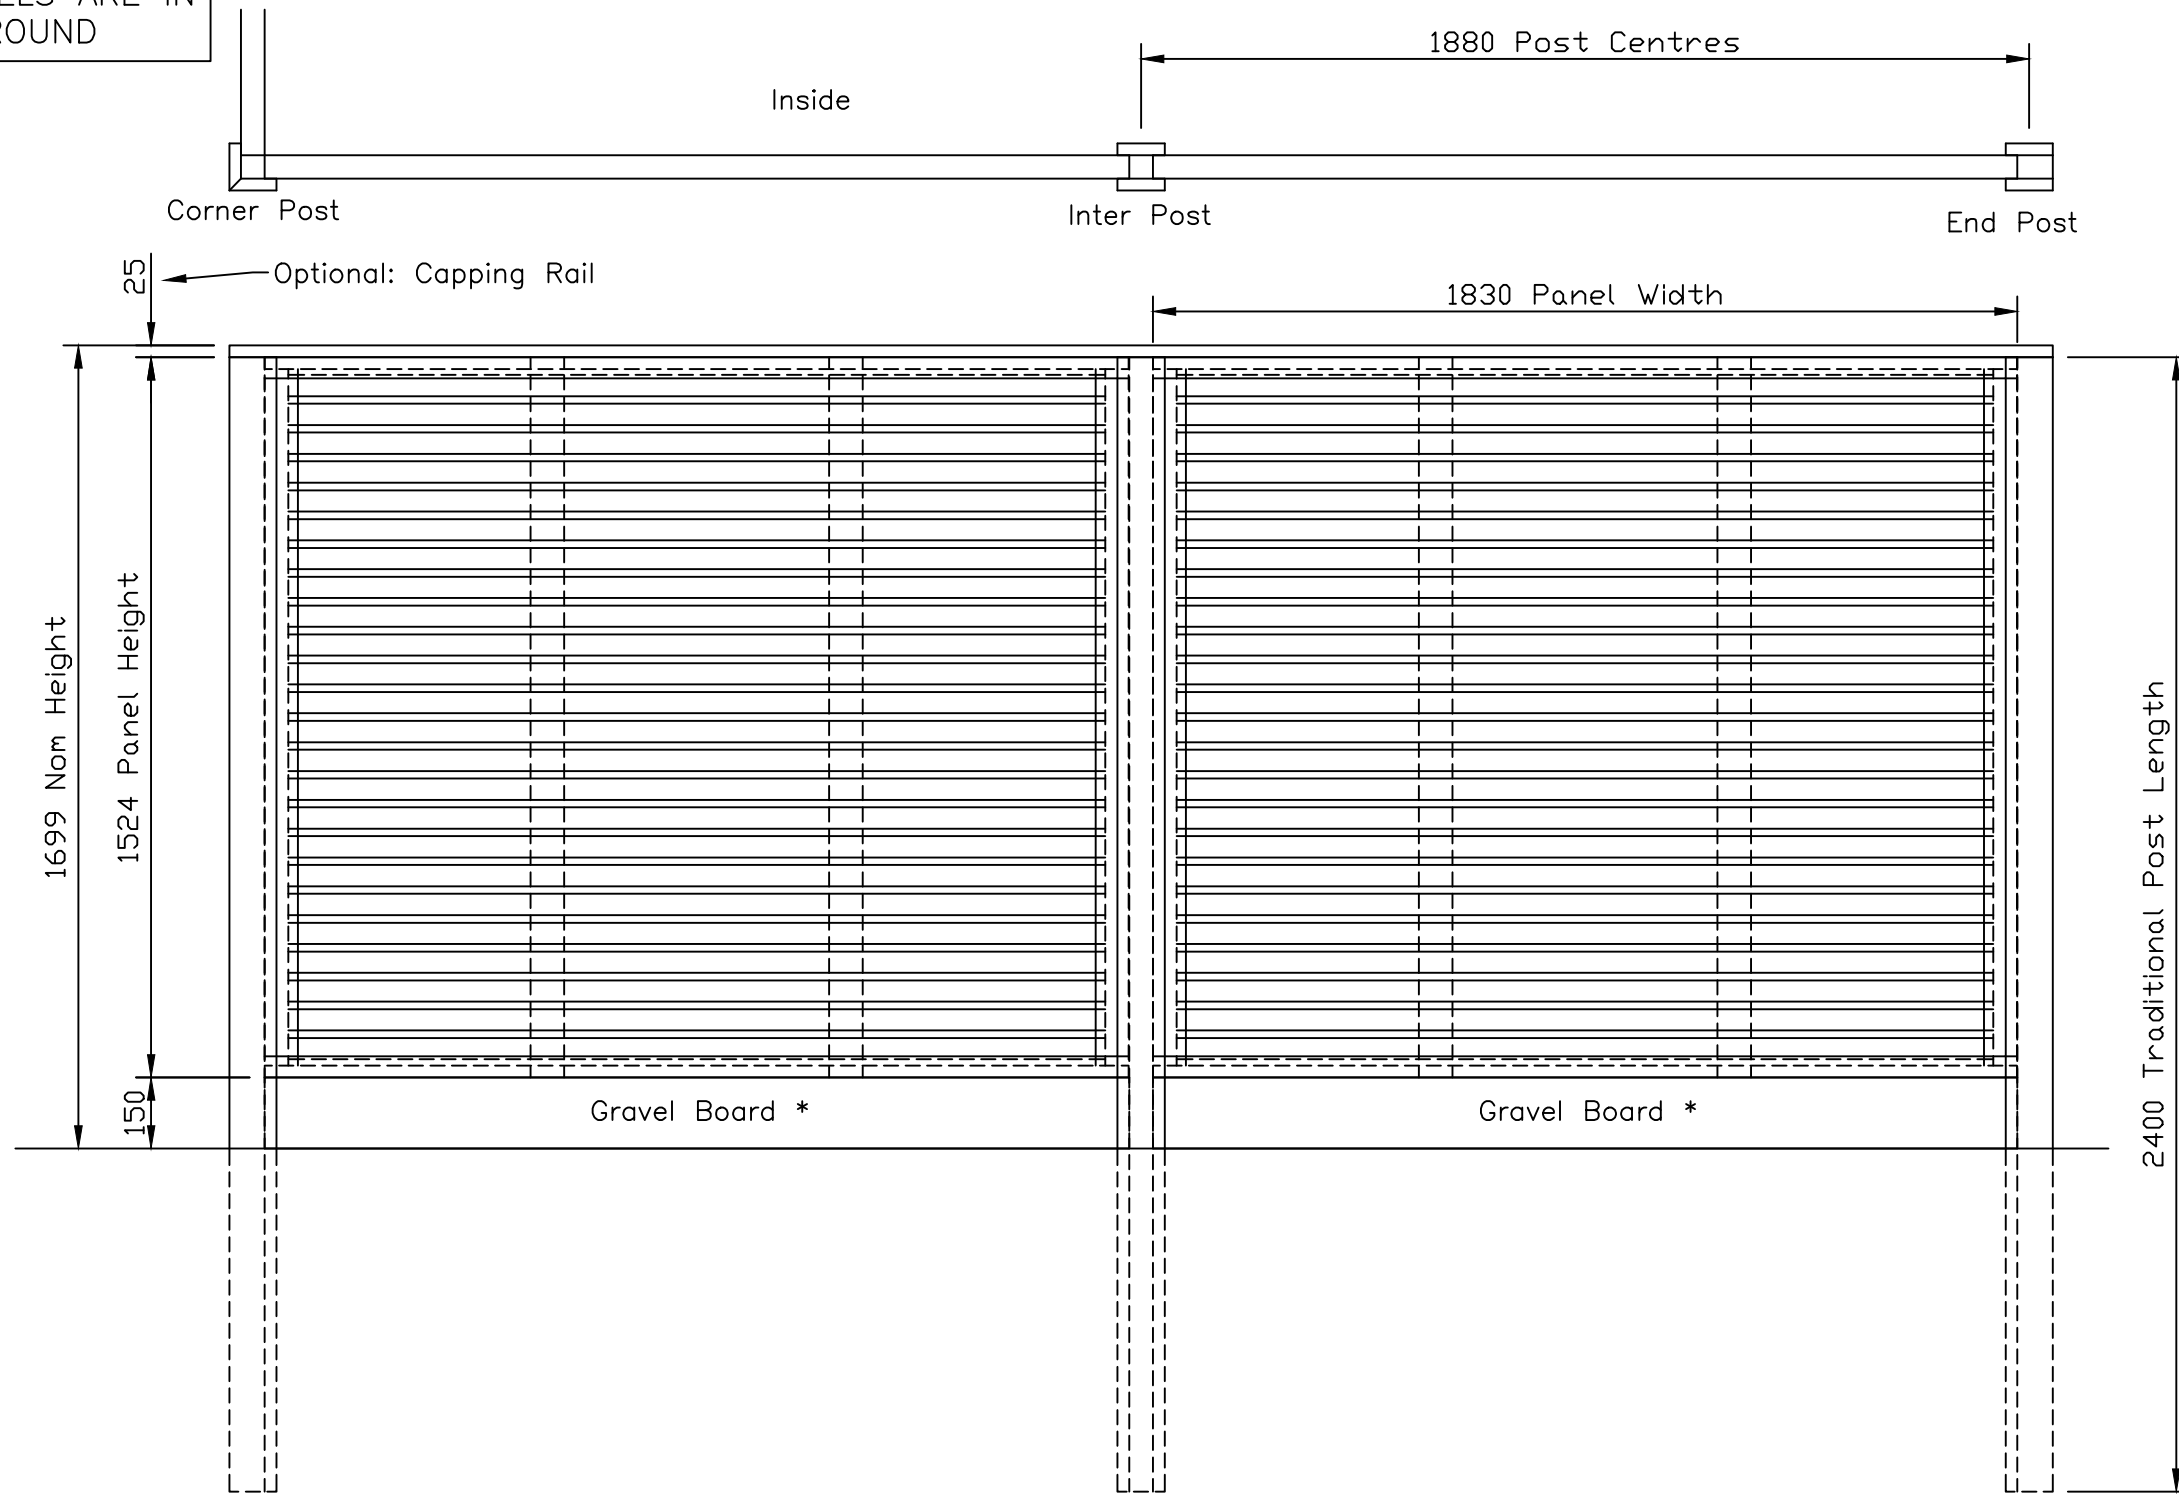

* TO MEET THE CONDITIONS OF THE 25-YEAR JAKCURE GUARANTEE, GRAVEL BOARDS ARE REQUIRED WHERE PANELS ARE IN CONTACT WITH THE GROUND

Venetian Fencing with Slotted Posts
Viewed from Outside

NOTES.

ALL DIMENSIONS ARE IN mm (UNO)

DO NOT SCALE – IF IN DOUBT ASK

① 12/03/18 Guarantee note added
② 31/08/2016 ORIGINAL ISSUE

Drawn WB	
Date	31/08/2016
Checked	
Size	Scale 1:16 U.O.S
A3	

TITLE	Venetian Panels 1.52m High Sales Drawing
-------	---

CUSTOMER	
ACK No.	

Drawing No.	J7/01298
Sheet	4